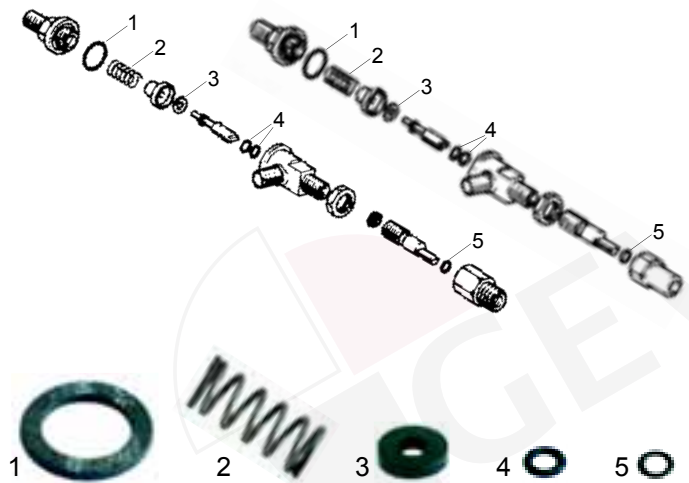

Abb. Pict.	Bestell-Nr. Order-No.	Beschreibung Description
3	528891	Dichtung Gasket
4	528892	Feder Spring
5	528893	Dichtung Gasket
6	528815	O-Ring O-ring
7	528894	Feder Spring

## Hähne/Taps

Abb. Pict.	Bestell-Nr. Order-No.	Beschreibung Description
1	529610	Dampfwasserhahn/kpl. Steam water tap/cpl.
2	111134	Knebel/Dampf Button/steam
3	529842	Dampfwasserhahn/kpl. Steam water tap/cpl.
4	111058	Knebel/Dampf Button/steam
5	111059	Knebel/Wasser Button/water

Abb. Pict.	Bestell-Nr. Order-No.	Beschreibung Description
1	528895	Dichtung, 31 x 21 x 3mm Gasket, 31 x 21 x 3mm
2	528896	Feder Spring
3	528686	Dichtung, 15 x 6 x 6mm Gasket, 15 x 6 x 6mm
4	528815	O-Ring O-ring
5	528400	O-Ring O-ring

Abb. Pict.	Bestell-Nr. Order-No.	Beschreibung Description
5	529004	3/8", 1 Weg, gebogen/geschlossen 3/8", 1 way, curved/closed
6	529008	3/8", 2 Wege, Abstand 44mm 3/8", 2 ways, distance 44mm
7	529007	3/8", 2 Wege, Abstand 55mm/kurz 3/8", 2 ways, distance 55mm/short
8	529006	3/8", 2 Wege, Abstand 55mm/lang 3/8", 2 ways, distance 55mm/long