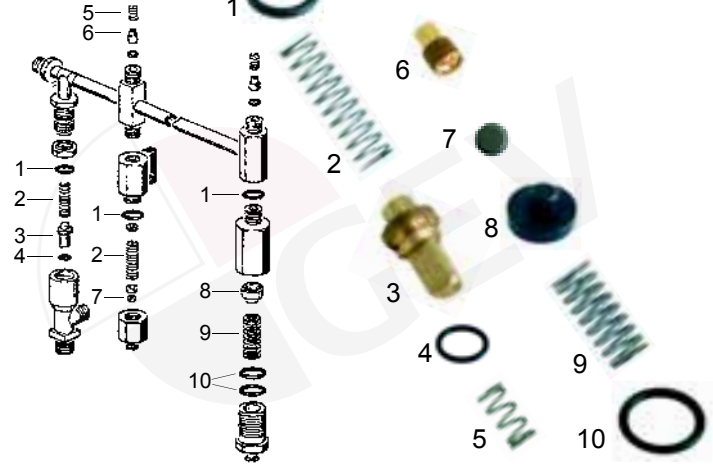

## Ventile/Valves

Abb. Pict.	Bestell-Nr. Order-No.	Beschreibung Description
1	529306	Sicherheitsventil, 1,8bar, 1/2" Safety valve, 1,8bar, 1/2"
2	529310	Sicherheitsventil, verplombt, 1,8bar, 1/2" Safety valve, sealed, 1,8bar, 1/2"
3	529303	Entlüftungsventil, 1/4" Empty valve, 1/4"
4	529361	Cu-Dichtung, 1/4" Cu-Gasket, 1/4"
5	529360	Cu-Dichtung, 1/2" Cu-Gasket, 1/2"

## Ventile/Valves

Abb. Pict.	Bestell-Nr. Order-No.	Beschreibung Description
1	528512	O-Ring O-ring
2	528392	Feder O-Ring
3	528886	Ventil Valve
4	528478	O-Ring O-ring
5	528887	Feder Spring
6	528888	Düse Nozzle
7	528889	Filter Filter
8	528425	Dichtung Gasket
9	528475	Feder Spring
10	528890	O-Ring O-ring

## Wasserstandsglas/Water level glass

Abb. Pict.	Bestell-Nr. Order-No.	Beschreibung Description
1	529404	Wasserstandsglas, 5L Kessel (vertikal) Water level glass, 5L pot (vertical)
2	529405	Wasserstandsglas, 5L Kessel (horizontal) Water level glass, 5L pot (horizontal)
3	529427	Wasserstandsglas-Dichtung Water level glass Gasket
4	528222	Wasserstandsglas-Dichtung (Silikon) Water level glass Gasket (silicon)

Abb. Pict.	Bestell-Nr. Order-No.	Beschreibung Description
5	529004	3/8", 1 Weg, gebogen/geschlossen 3/8", 1 way, curved/closed
6	529008	3/8", 2 Wege, Abstand 44mm 3/8", 2 ways, distance 44mm
7	529007	3/8", 2 Wege, Abstand 55mm/kurz 3/8", 2 ways, distance 55mm/short
8	529006	3/8", 2 Wege, Abstand 55mm/lang 3/8", 2 ways, distance 55mm/long