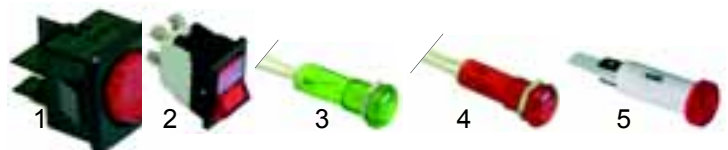

## Pressostat/Pressure switches

Abb. Pict.	Bestell-Nr. Order-No.	Beschreibung Description
1	541021	Pressostat, 3-polig Pressure switches, 3 poles
2	520139	Membrane Membrane

## Schalter, Signallampen/Switches, Signal lamps

Abb. Pict.	Bestell-Nr. Order-No.	Beschreibung Description	Einbaumaß Socket dim.
1	345013	Schalter, 2-polig Switch, 2 poles	
2	346036	Schalter, 2-polig Switch, 2 poles	
3	359400	Signallampe/grün Signal lamp/green	8mm
4	359401	Signallampe/rot Signal lamp/red	8mm
5	359043	Lampe/rot Lamp/red	