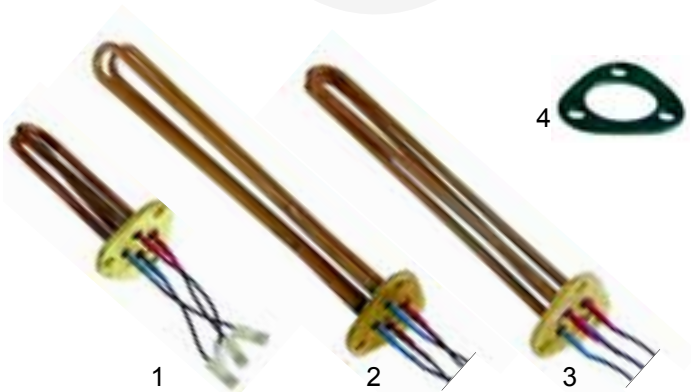

Abb. Pict.	Bestell-Nr. Order-No.	Beschreibung Description
1	345033	Schalter, 2-polig, 27,2 x 22mm Switch, 2 poles, 27,2 x 22mm
1	345090	Taster, 2-polig, 27,2 x 22mm Push button, 2 poles, 27,2 x 22mm
2	345013	Schalter, 2-polig, 26,5 x 25,6mm Switch, 2 poles, 26,5 x 25,6mm
3	301025	Schalter, 2-polig, 28 x 24mm Switch, 2 poles, 28 x 24mm

Schalter, Lampen/Switches, lamps

Abb. Pict.	Bestell-Nr. Order-No.	Beschreibung Description
1	345253	Microschalter Micro switch
2	359417	Signallampe, 230V Signal lamp, 230V

Heizkörper/Heaters

Abb. Pict.	Bestell-Nr. Order-No.	Beschreibung Description
1	417068	Heizkörper, 1 Gruppe, 600W, 230V Heater, 1 group, 600W, 230V
2	417069	Heizkörper, 2 Gruppen, 1100W/400V Heater, 2 groups, 1100W/400V
3	417070	Heizkörper, 2 Gruppen, 1350W, 230V Heater, 2 groups, 1350W, 230V

Manometer/Manometers

Abb. Pict.	Bestell-Nr. Order-No.	Beschreibung Description
1	541249	Manometer/Doppelskala Manometer/double scale
2	541250	Manometer, 0 - 3bar Manometer, 0 - 3bar

Ventile/Valves

Abb. Pict.	Bestell-Nr. Order-No.	Beschreibung Description
1	529312	Sicherheitsventil, 1,8bar, 3/8" Safety valve, 1,8bar, 3/8"
2	529316	Sicherheitsventil/plombiert, 1,8bar, 3/8" Safety valve/sealed, 1,8bar, 3/8"
3	529303	Entlüftungsventil (CNS), 1/4" Empty valve (stainless steel), 1/4"
4	529361	Cu-Dichtung, 1/4" Cu-gasket, 1/4"
5	529349	Cu-Dichtung, 3/8" Cu-gasket, 3/8"

Abb. Pict.	Bestell-Nr. Order-No.	Beschreibung Description
5	529004	3/8", 1 Weg, gebogen/geschlossen 3/8", 1 way, curved/closed
6	529008	3/8", 2 Wege, Abstand 44mm 3/8", 2 ways, distance 44mm
7	529007	3/8", 2 Wege, Abstand 55mm/kurz 3/8", 2 ways, distance 55mm/short
8	529006	3/8", 2 Wege, Abstand 55mm/lang 3/8", 2 ways, distance 55mm/long