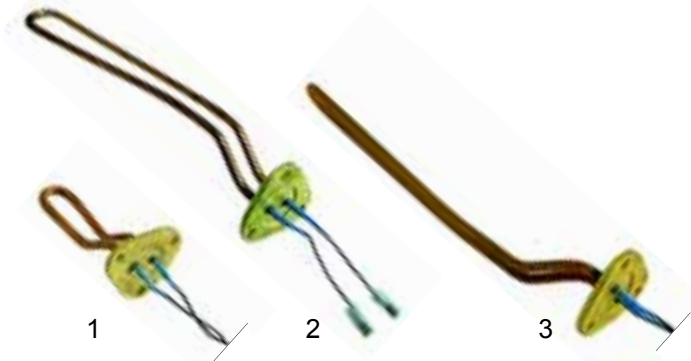

Abb. Pict.	Bestell-Nr. Order-No.	Beschreibung Description
1	345033	Schalter, 2-polig, 27,2 x 22mm Switch, 2 poles, 27,2 x 22mm
1	345090	Taster, 2-polig, 27,2 x 22mm Push button, 2 poles, 27,2 x 22mm
2	345013	Schalter, 2-polig, 26,5 x 25,6mm Switch, 2 poles, 26,5 x 25,6mm
3	301025	Schalter, 2-polig, 28 x 24mm Switch, 2 poles, 28 x 24mm

Schalter, Lampen/Switches, lamps

Abb. Pict.	Bestell-Nr. Order-No.	Beschreibung Description
1	345253	Microschalter Micro switch
2	359417	Signallampe, 230V Signal lamp, 230V

Heizkörper/Heaters

Abb. Pict.	Bestell-Nr. Order-No.	Beschreibung Description
1	417068	Heizkörper, 1 Gruppe, 600W, 230V Heater, 1 group, 600W, 230V
2	417069	Heizkörper, 2 Gruppen, 1100W/400V Heater, 2 groups, 1100W/400V
3	417070	Heizkörper, 2 Gruppen, 1350W, 230V Heater, 2 groups, 1350W, 230V

Manometer/Manometers

Abb. Pict.	Bestell-Nr. Order-No.	Beschreibung Description
1	541249	Manometer/Doppelskala Manometer/double scale
2	541250	Manometer, 0 - 3bar Manometer, 0 - 3bar

Ventile/Valves

Abb. Pict.	Bestell-Nr. Order-No.	Beschreibung Description
1	529312	Sicherheitsventil, 1,8bar, 3/8" Safety valve, 1,8bar, 3/8"
2	529316	Sicherheitsventil/plombiert, 1,8bar, 3/8" Safety valve/sealed, 1,8bar, 3/8"
3	529303	Entlüftungsventil (CNS), 1/4" Empty valve (stainless steel), 1/4"
4	529361	Cu-Dichtung, 1/4" Cu-gasket, 1/4"
5	529349	Cu-Dichtung, 3/8" Cu-gasket, 3/8"

Abb. Pict.	Bestell-Nr. Order-No.	Beschreibung Description
5	529004	3/8", 1 Weg, gebogen/geschlossen 3/8", 1 way, curved/closed
6	529008	3/8", 2 Wege, Abstand 44mm 3/8", 2 ways, distance 44mm
7	529007	3/8", 2 Wege, Abstand 55mm/kurz 3/8", 2 ways, distance 55mm/short
8	529006	3/8", 2 Wege, Abstand 55mm/lang 3/8", 2 ways, distance 55mm/long