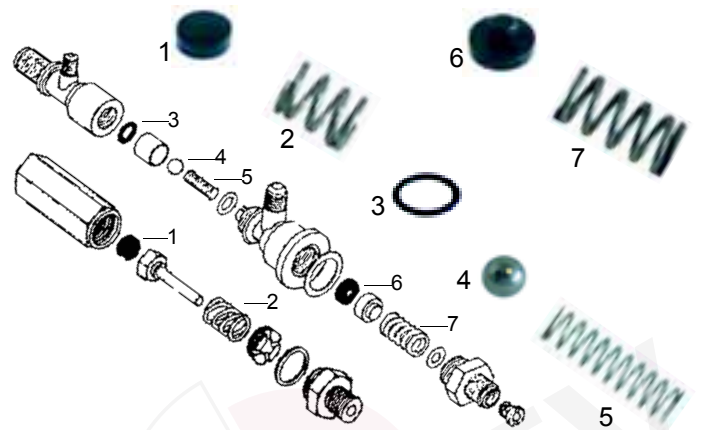

Ventile/Valves

Abb. Pict.	Bestell-Nr. Order-No.	Beschreibung Description
1	529312	Sicherheitsventil, 1,8bar, 3/8" Safety valve, 1,8bar, 3/8"
2	529316	Sicherheitsventil/plombiert, 1,8bar, 3/8" Safety valv/sealed, 1,8bar, 3/8"
3	529303	Entlüftungsventil (CNS), 1/4" Empty valve (stainless steel), 1/4"
4	529361	Cu-Dichtung, 1/4" Cu-gasket, 1/4"
5	529349	Cu-Dichtung, 3/8" Cu-gasket, 3/8"

Ventile/Valves

Abb. Pict.	Bestell-Nr. Order-No.	Beschreibung Description
1	529317	Expansionsventil Expansion valve
2	529345	Rückschlagventil, 3/8" Retention valve, 3/8"
3	529323	Expansions- und Rückschlagventil Expansion- and retention valve

Abb. Pict.	Bestell-Nr. Order-No.	Beschreibung Description
1	528742	Dichtung Gasket
2	528743	Feder Spring
3	528744	O-Ring O-ring
4	528419	Kugel (CNS) Ball (stainless steel)
5	528392	Feder Spring
6	528425	Dichtung Gasket
7	528424	Feder Spring